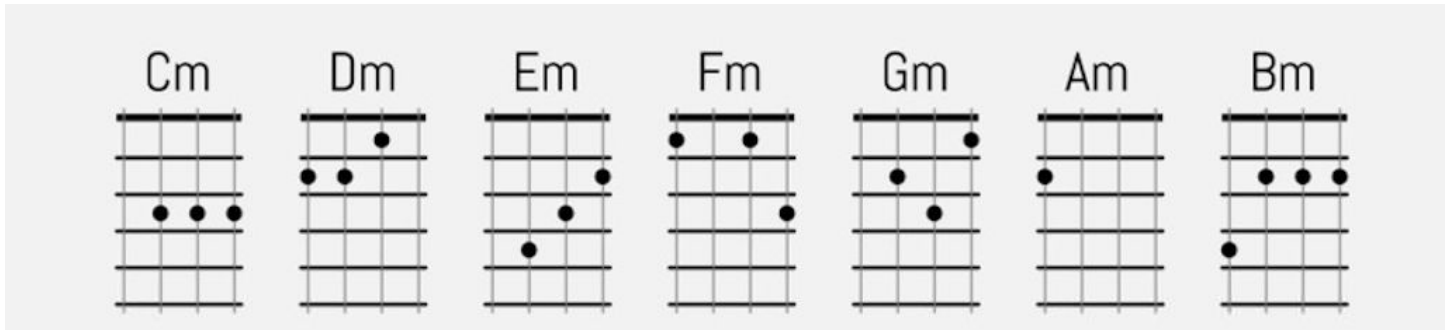

# Basic Ukulele Chords:

Minor chords (m) - serious sound:

Major chords (blank) - happy sound:

## Chord Exercises:

C ↔ Am	Am ↔ F	F ↔ Dm	C ↔ G
Am → F → C	F → G → Am	Em → F → C	C → Dm → Em
Am → F → C → G		Dm → G → C → F	

A key

Bb key (= A#)

B key

C key

Db key (= C#)

D key

Eb key (= D#)

E key

F key

Gb key (= F#)

G key

Ab key (= G#)

All chord diagrams are copyright protected.